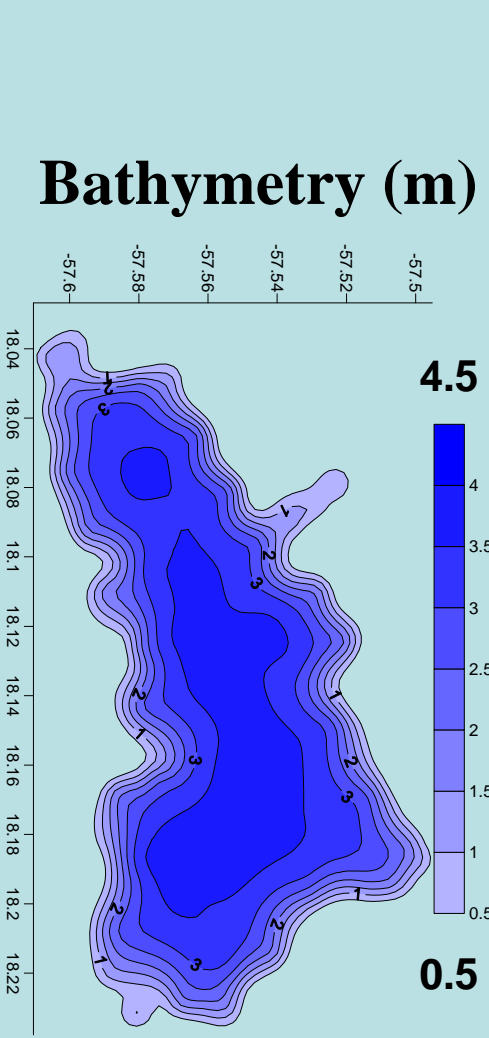

Pantanal Region (Brazil)

Semihumid Backbulge Basin

L. Mandiore

Bathymetry (m)

Grain Size (μm)