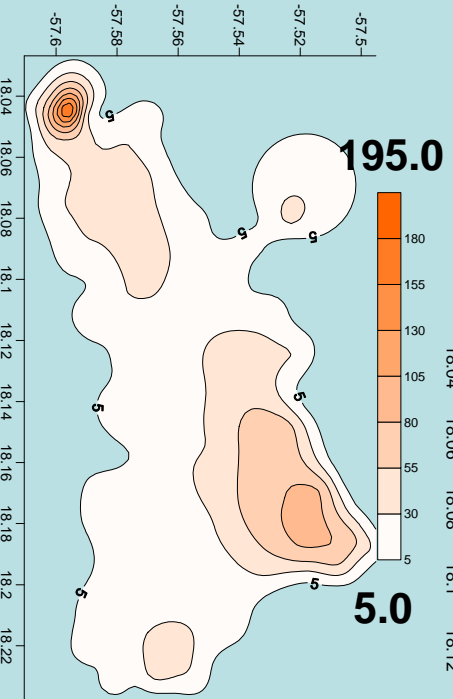

Pantanal Region (Brazil)

Semihumid Backbulge Basin

L. Mandiore

Bathymetry (m)

Grain Size (μm)